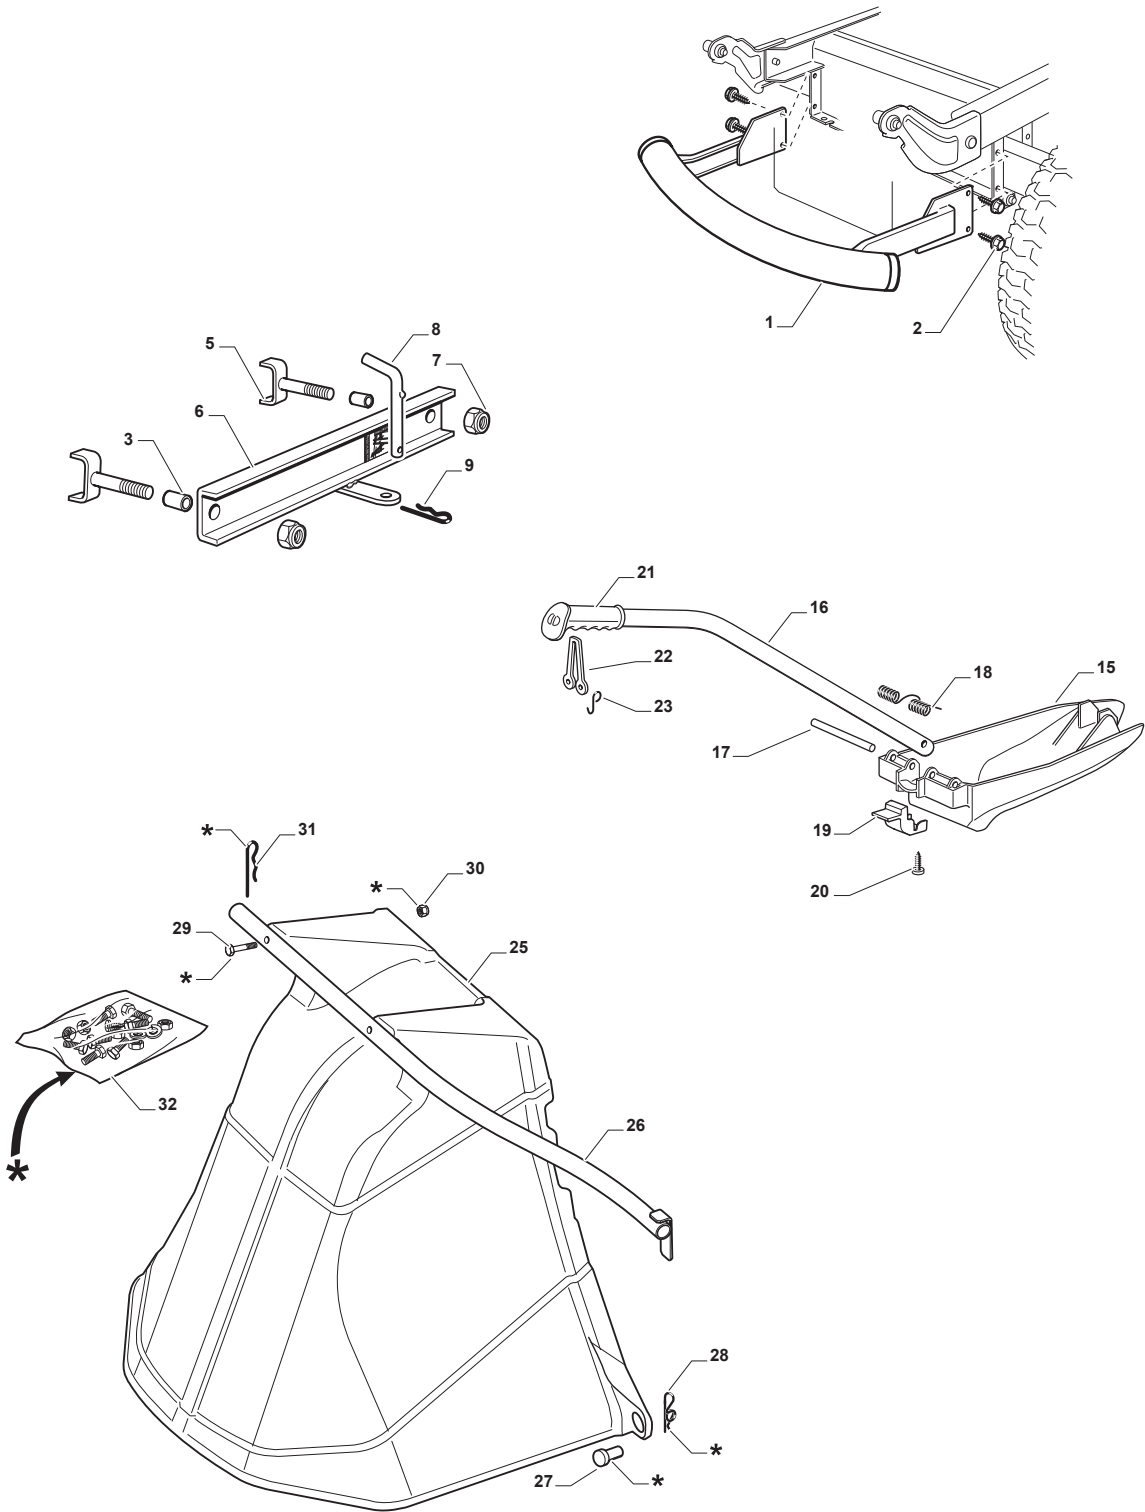

Fig.	Q.ty	Part No	Description	Notes
1	1	114361553/1	Label	
3	1	114363699/0	Label	
4	1	114361438/0	Label	
5	1	114366142/0	Label	
6	1	114363700/0	Label	
8	1	114356699/1	Label	

Fig.	Q.ty	Part No	Description	Notes
1	1	382869038/0	Muffler Protection	
2	4	125943008/0	Screw	
3	2	125160074/0	Spacer	
5	2	382650211/0	Stiffening	
6	1	382033119/0	Tow Bar Assy	
7	2	112155000/0	Nut	
8	1	125510021/1	Hitch Pin	
9	1	124487999/0	Spring Pin	
15	1	325140104/1	Deflector	
16	1	325394021/0	Handle	
17	1	125510077/0	Pin	
18	1	125430245/0	Spring	
19	1	325547320/0	Plate	
20	1	112735403/0	Screw	
21	1	325280000/1	Handgrip	
22	1	125840011/1	Tie Rod	
23	2	125253004/0	Mulch.Kit Fixing Hook	
25	1	325600093/0	Ejection Guard	
26	1	382869044/0	Support	
27	2	125510022/1	Pin	
29	2	112689515/0	Screw	
30	2	112154510/0	Nut	
31	1	124487999/0	Spring Pin	
32	1	382180028/0	Outfit, Screws	
28	2	125580040/0	Cotter Pin	

Fig.	Q.ty	Part No	Description	Notes
1	1	125722472/0	Seat	
2	1	125722463/0	Seat	
3	1	125722453/1	Seat	
4	1	125722471/0	Seat	
5	1	125722456/0	Seat	
6	1	325580503/0	Steering Plate Cover	
7	1	325580504/0	Steering Plate Cover	
8	1	325961219/0	Steering Wheel	
9	4	112792611/0	Screw	
10	4	112540260/0	Grower	
11	4	112523060/0	Washer	
12	1	125722477/0	Seat	
13	1	325961221/1	Steering wheel	
14	1	325580508/0	Steering Plate Cover	