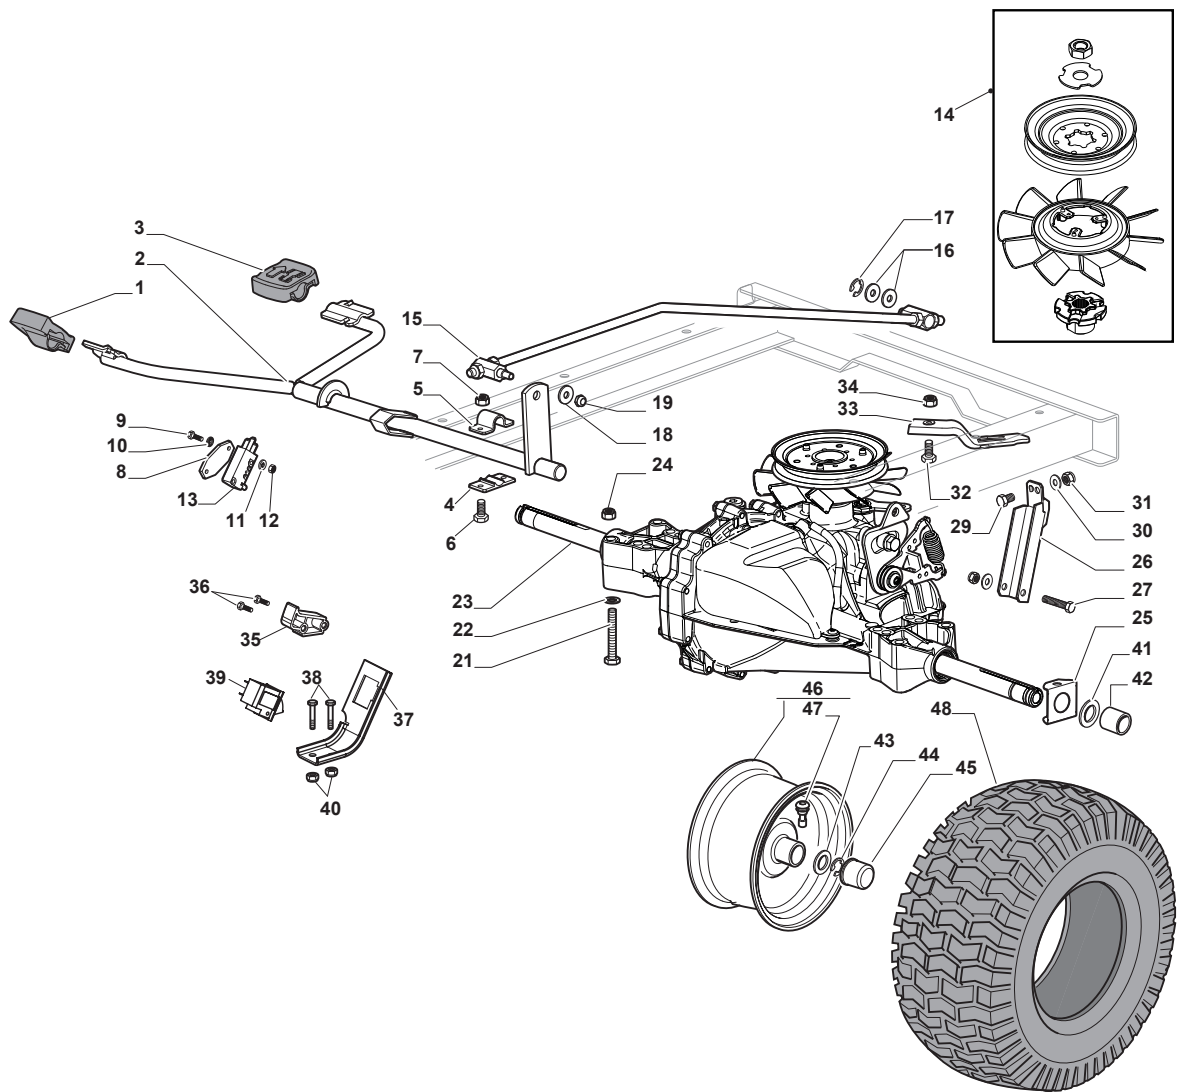

Fig.	Q.ty	Part No	Description	Notes
44	1	122524970/3	Pin	
1	1	325110409/0	Clamp Cover	
2	1	382000641/0	Pedal	
3	4	112735599/0	Screw	
4	2	325547231/0	Plate	
5	1	382000636/0	Rod	
6	1	112521360/0	Washer	
7	1	112156602/0	Nut	
8	1	325670011/0	Antifriction Washer	
9	2	112155000/0	Nut	
10	1	125510116/0	Pin	
11	1	125160021/0	Spacer	
12	1	125601577/0	Pulley	
20	1	135062001/0	Trapezoidal Belt	
21	1	325601599/0	Pulley	
22	3	112691400/0	Screw	
23	1	125160083/0	Spacer	
24	3	112523060/0	Washer	
25	3	112155000/0	Nut	
26	1	112155000/0	Nut	
27	1	112523060/0	Washer	
28	1	125601554/0	Pulley	
29	1	382318245/0	Lever	
30	1	112691600/0	Screw	
31	2	125038002/1	Bushing	
32	1	125160027/0	Spacer	
33	1	112155000/0	Nut	
34	1	125430262/0	Spring	
41	1	125394509/1	Knob	
42	1	125033113/0	Rod	
43	1	325253011/1	Hook	
45	1	112155000/0	Nut	
46	1	125430213/0	Spring	
47	1	112523060/0	Washer	
51	2	125160068/0	Spacer	
52	2	125601592/0	Pulley	

Fig.	Q.ty	Part No	Description	Notes
1	1	325394533/0	Knob	
2	1	382318255/0	Lever	
3	1	382318231/0	Axle	
4	1	112674700/0	Screw	
5	1	125430261/0	Spring	
6	1	112154510/0	Nut	
7	2	325038006/0	Bushing	
8	1	325785297/0	Support	
9	2	125943009/0	Screw	
10	1	325735515/0	Steering Sector	
11	2	125943009/0	Screw	
12	1	112793701/0	Screw	
13	1	125040636/0	Bushing	
14	1	125601579/0	Pulley	
15	1	382004620/0	Wire	
16	1	112523060/0	Washer	
17	1	112293201/0	Nut	
21	1	382318253/0	Axle	
22	4	112735599/0	Screw	
23	2	325547231/0	Plate	
24	1	112155000/0	Nut	
25	2	112521390/0	Washer	
26	2	325670011/0	Antifriction Washer	
27	1	382000569/1	Connecting Rod	
28	1	112521350/0	Washer	
29	1	382318237/0	Axle	
30	1	112604899/0	Crown Fastener	
31	1	325547231/0	Plate	
32	2	112735599/0	Screw	
34	3	325670008/1	Washer	
35	3	125510107/1	Pin	
36	3	112156602/0	Nut	
37	3	112295200/0	Nut	
38	3	125840012/0	Tie Rod	
39	3	325670008/1	Washer	
41	3	124487998/0	Cotter Pin	
43	3	112156602/0	Nut	
44	6	325670008/1	Washer	