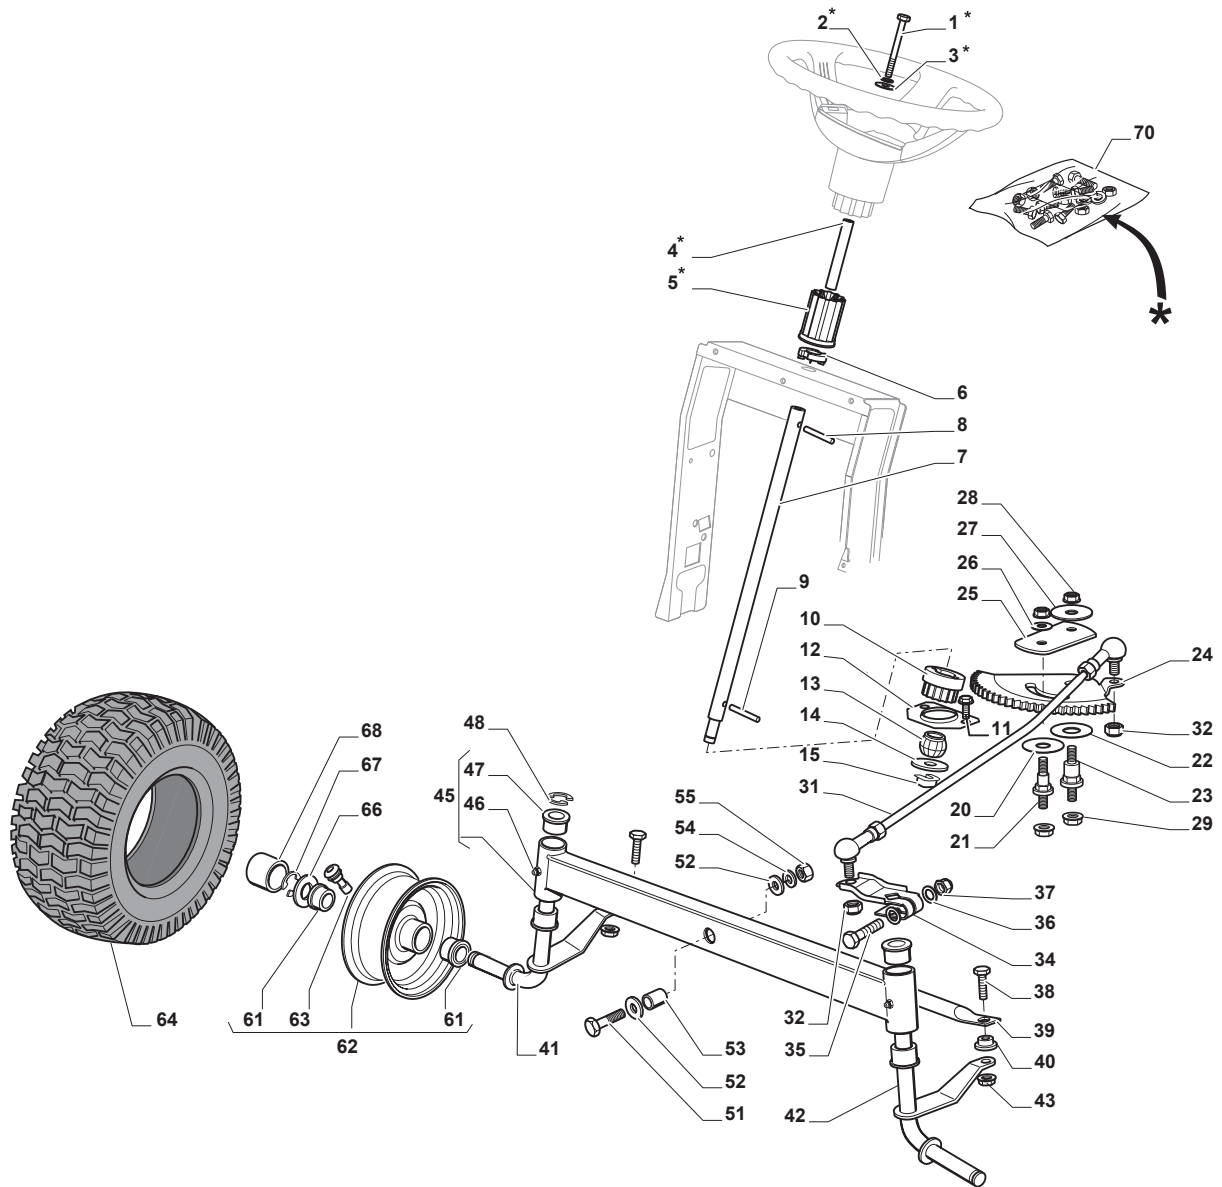

Fig.	Q.ty	Part No	Description	Notes
1	1	112692050/0	Screw	
2	1	112540260/0	Grower	
3	1	112523070/0	Washer	
4	1	125160047/0	Spacer	
5	1	325785318/0	Support	
6	1	325038008/0	Bushing	
7	1	125520007/0	Steering Column	
8	1	112620300/0	Spring	
9	1	112622650/0	Dowel pin	
10	1	125570003/0	Pinion	
11	2	127943051/0	Screw	
12	1	325785213/1	Support	
13	1	325743000/0	Joint	
14	1	112521370/0	Washer	
15	1	112436030/0	Plate	
20	1	322672151/0	Antifriction Washer	
21	1	125510104/0	Pin	
22	1	125670023/0	Washer	
23	1	125510109/0	Pin	
24	1	325735519/0	Steering Sector	
25	1	325547233/0	Plate	
26	1	112369500/0	Elastic Washer	
27	1	122160400/0	Elastic Disc	
28	2	112155010/0	Nut	
29	2	112154210/0	Nut	
31	1	382000566/1	Steering Rod	
32	2	112156602/0	Nut	
34	1	325318243/0	Lever	
35	1	112692390/0	Screw	
36	2	112521360/0	Washer	
37	1	112156602/0	Nut	
38	2	125510103/0	Pin	
39	1	325840029/0	Tie Rod	
40	2	325038007/0	Bushing	
41	1	382230369/0	Right Stub Axle	13 inch
41	1	382230373/0	Right Stub Axle	15 inch
42	1	382230371/0	Left Stub Axle	13 inch
42	1	382230375/0	Left Stub Axle	15 inch
43	2	112155000/0	Nut	
45	1	382034030/0	Equalizer With Bush And Lubricator	
46	2	112379511/0	Grease Dispenser	
47	4	125034002/1	Bushing	
48	1	112001010/0	Benzing Ring	
51	1	112692695/0	Screw	
52	2	112523100/0	Washer	
53	1	125160016/0	Spacer	
54	1	112587100/0	Grower	
55	1	112295300/0	Nut	
61	4	125122200/2	Bearing	
62	2	182000598/0	Rimm	
63	2	125950000/0	Valve