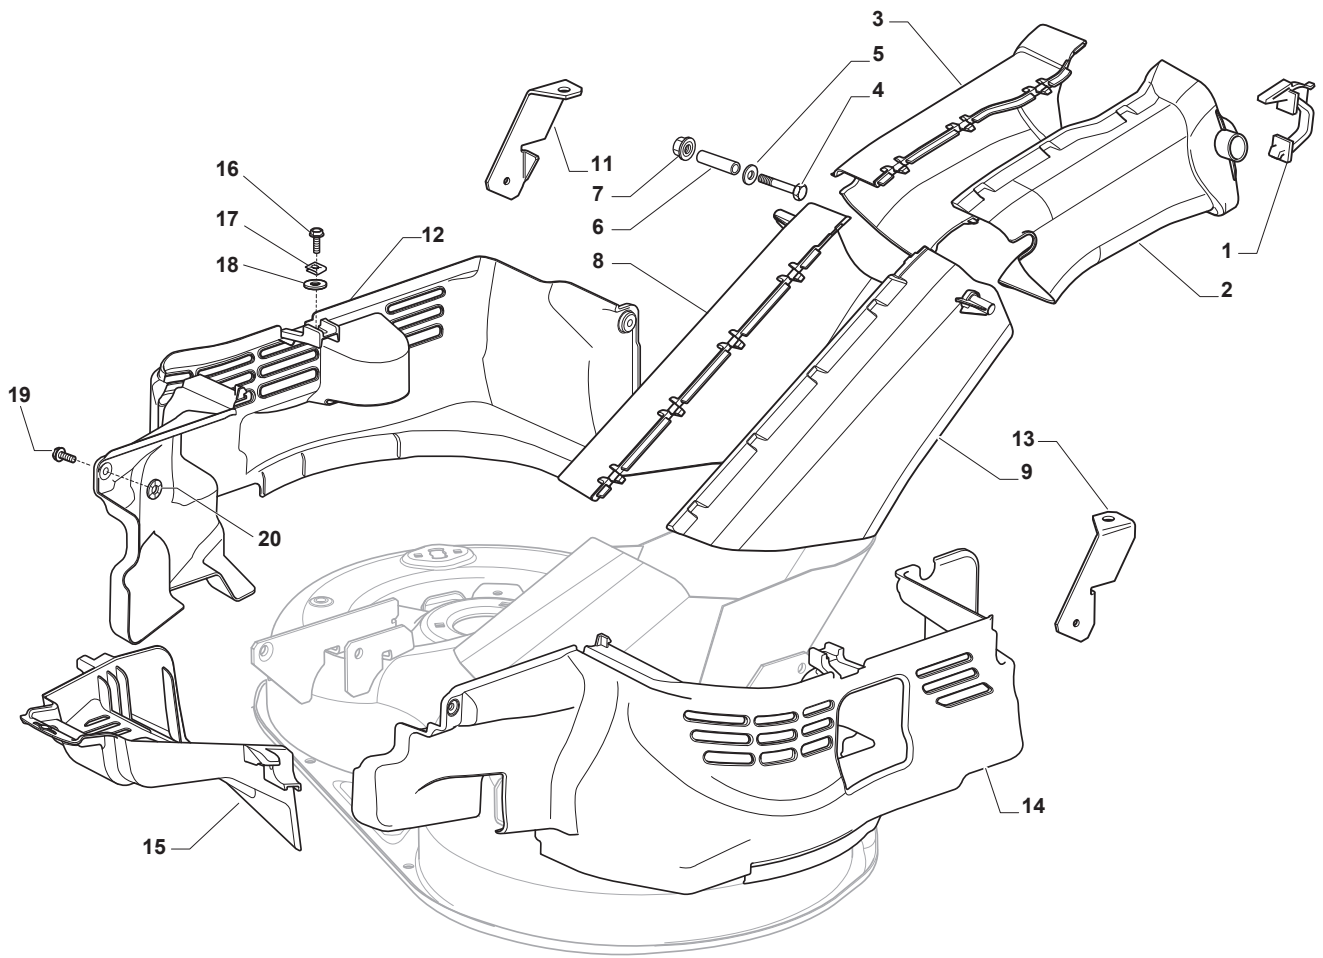

Fig.	Q.ty	Part No	Description	Notes
1	2	325774499/0	Clamp	
2	1	325108056/0	Conveyor	
3	1	325108057/0	Conveyor	
4	2	112792425/0	Screw	
5	2	112521330/0	Washer	
6	2	125160071/0	Spacer	
7	2	112292102/0	Nut	
8	1	325108064/0	Conveyor	
9	1	325108065/0	Conveyor	
11	1	325774527/0	Clamp	
12	1	325060164/0	Case	
13	1	325774529/0	Clamp	
14	1	325060165/0	Case	
15	1	325060166/0	Guard	
16	2	112789008/0	Screw	
17	2	112437503/0	Plate	
19	4	125943011/0	Screw	
20	4	112604899/0	Crown Fastener	
18	2	112523020/0	Washer	