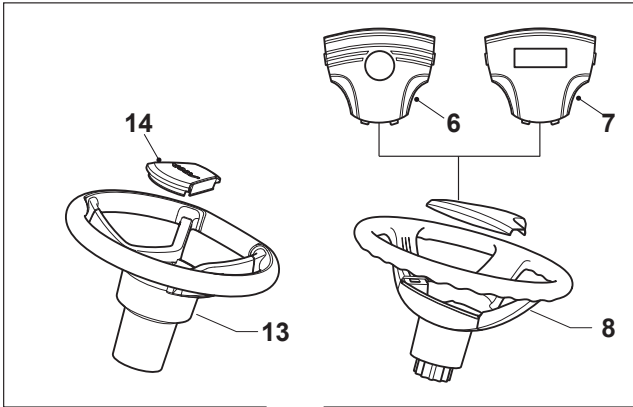

Fig.	Q.ty	Part No	Description	Notes
1	1	114361553/1	Label	
3	1	114363699/0	Label	
4	1	114361438/0	Label	
5	1	114366142/0	Label	
6	1	114363700/0	Label	
8	1	114356699/1	Label	

Fig.	Q.ty	Part No	Description	Notes
1	1	382869038/0	Muffler Protection	
2	4	125943008/0	Screw	
3	2	125160074/0	Spacer	
5	2	382650211/0	Stiffening	
6	1	382033119/0	Tow Bar Assy	
7	2	112155000/0	Nut	
8	1	125510021/1	Hitch Pin	
9	1	124487999/0	Spring Pin	
15	1	325140104/1	Deflector	
16	1	325394021/0	Handle	
17	1	125510077/0	Pin	
18	1	125430245/0	Spring	
19	1	325547320/0	Plate	
20	1	112735403/0	Screw	
21	1	325280000/1	Handgrip	
22	1	125840011/1	Tie Rod	
23	2	125253004/0	Mulch.Kit Fixing Hook	
25	1	325600093/0	Ejection Guard	
26	1	382869044/0	Support	
27	2	125510022/1	Pin	
29	2	112689515/0	Screw	
30	2	112154510/0	Nut	
31	1	124487999/0	Spring Pin	
32	1	382180028/0	Outfit, Screws	
28	2	125580040/0	Cotter Pin	