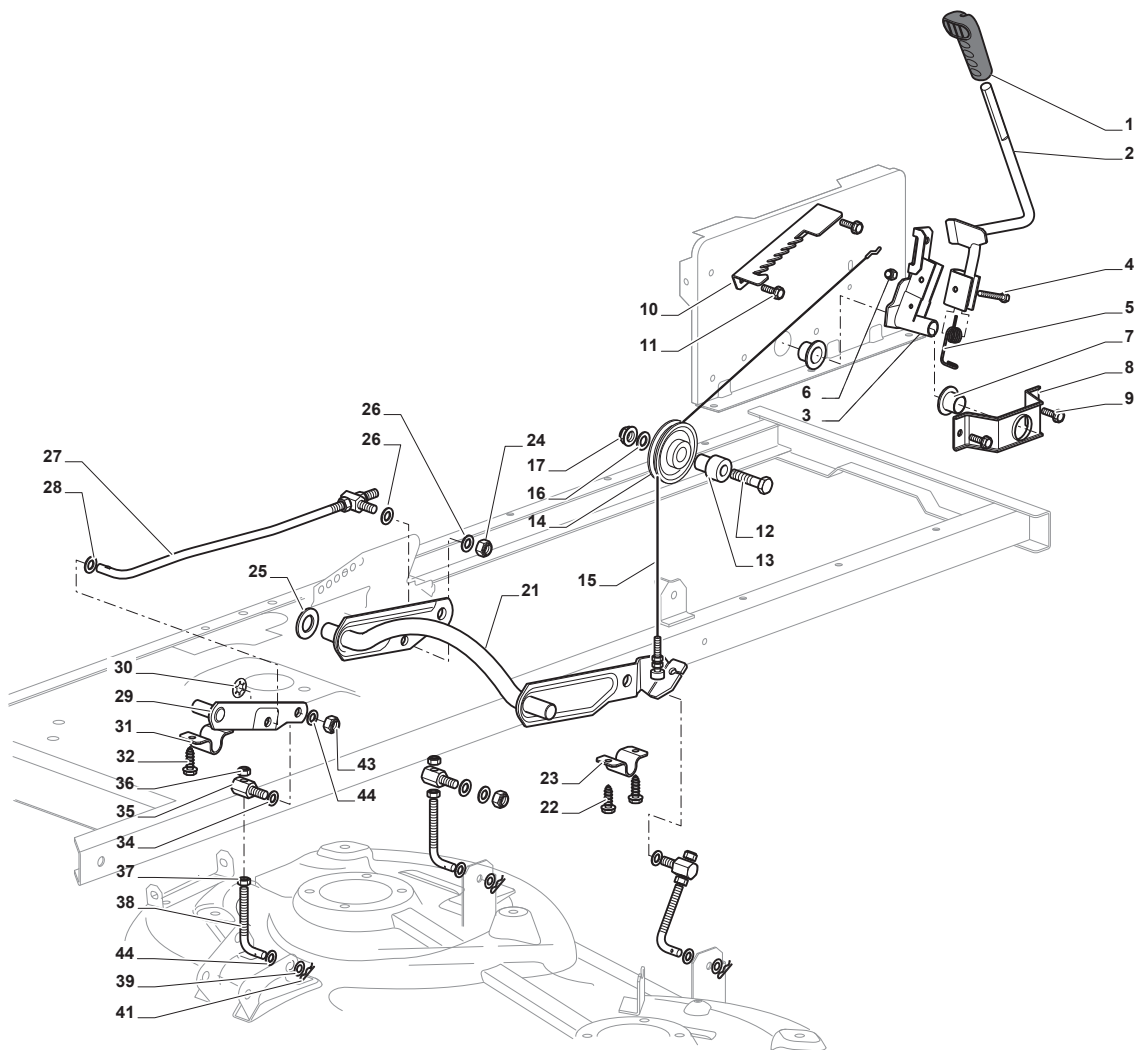

Fig.	Q.ty	Part No	Description	Notes
44	1	122524970/3	Pin	
1	1	325110409/0	Clamp Cover	
2	1	382000641/0	Pedal	
3	4	112735599/0	Screw	
4	2	325547231/0	Plate	
5	1	382000636/0	Rod	
6	1	112521360/0	Washer	
7	1	112156602/0	Nut	
8	1	325670011/0	Antifriction Washer	
9	2	112155000/0	Nut	
10	1	125510116/0	Pin	
11	1	125160021/0	Spacer	
12	1	125601577/0	Pulley	
20	1	135062001/0	Trapezoidal Belt	
21	1	325601599/0	Pulley	
22	3	112691400/0	Screw	
23	1	125160083/0	Spacer	
24	3	112523060/0	Washer	
25	3	112155000/0	Nut	
26	1	112155000/0	Nut	
27	1	112523060/0	Washer	
28	1	125601554/0	Pulley	
29	1	382318245/0	Lever	
30	1	112691600/0	Screw	
31	2	125038002/1	Bushing	
32	1	125160027/0	Spacer	
33	1	112155000/0	Nut	
34	1	125430262/0	Spring	
41	1	125394509/1	Knob	
42	1	125033113/0	Rod	
43	1	325253011/1	Hook	
45	1	112155000/0	Nut	
46	1	125430213/0	Spring	
47	1	112523060/0	Washer	
51	2	125160068/0	Spacer	
52	2	125601592/0	Pulley	

Fig.	Q.ty	Part No	Description	Notes
1	1	325394533/0	Knob	
2	1	382318255/0	Lever	
3	1	382318231/0	Axle	
4	1	112674700/0	Screw	
5	1	125430261/0	Spring	
6	1	112154510/0	Nut	
7	2	325038006/0	Bushing	
8	1	325785297/0	Support	
9	2	125943009/0	Screw	
10	1	325735515/0	Steering Sector	
11	2	125943009/0	Screw	
12	1	112793701/0	Screw	
13	1	125040636/0	Bushing	
14	1	125601579/0	Pulley	
15	1	382004620/0	Wire	
16	1	112523060/0	Washer	
17	1	112293201/0	Nut	
21	1	382318253/0	Axle	
22	4	112735599/0	Screw	
23	2	325547231/0	Plate	
24	1	112155000/0	Nut	
25	2	112521390/0	Washer	
26	2	325670011/0	Antifriction Washer	
27	1	382000569/1	Connecting Rod	
28	1	112521350/0	Washer	
29	1	382318237/0	Axle	
30	1	112604899/0	Crown Fastener	
31	1	325547231/0	Plate	
32	2	112735599/0	Screw	
34	3	325670008/1	Washer	
35	3	125510107/1	Pin	
36	3	112156602/0	Nut	
37	3	112295200/0	Nut	
38	3	125840012/0	Tie Rod	
39	3	325670008/1	Washer	
41	3	124487998/0	Cotter Pin	
43	3	112156602/0	Nut	
44	6	325670008/1	Washer	