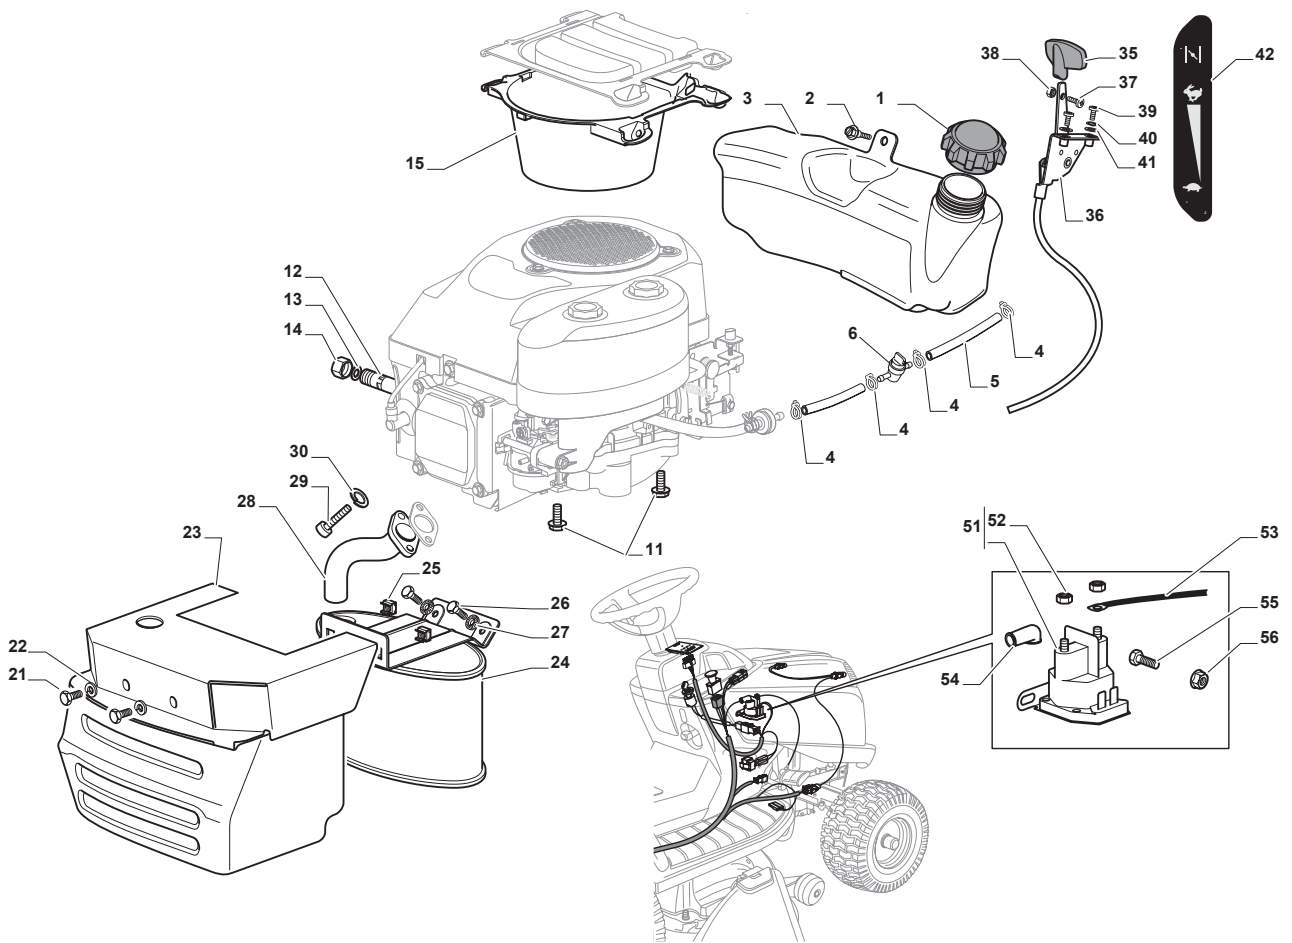

Fig.	Q.ty	Part No	Description	Notes
6	1	118562996/0	Shut out valve	
1	1	125795001/1	Cap	
2	4	125943006/0	Screw	
3	1	325735126/0	Fuel Tank	
4	4	118375051/1	Fair Led	
5	1	325869057/0	Connecting Tube	
11	4	112735108/1	Screw	
12	1	127598060/0	Oil Discharge Extension	
13	1	118401001/1	Oil Seal	
14	1	118737849/0	Plug	
15	1	325108044/1	Conveyor	
21	2	112792611/0	Screw	
22	2	112540260/0	Grower	
23	1	382598045/0	Muffler Protection	
24	1	182750010/0	Muffler	
25	2	112360425/0	Nut	
26	2	112792611/0	Screw	
27	2	112540260/0	Grower	
28	1	118738231/1	Exhaust Tube	
29	2	112737450/0	Screw	
30	2	112540260/0	Grower	
35	1	325394531/0	Knob	
36	1	182000215/0	Accelerator	
37	1	112726389/0	Screw	
38	1	112290800/0	Nut	
39	2	112726389/0	Screw	
40	2	112540020/0	Washer	
41	2	112521310/0	Washer	
42	1	114363697/0	Label	
51	1	118736111/0	Starter Relay	
52	2	112360352/0	Nut	
53	1	125065002/0	Cable	
54	1	118564864/1	Protection	
55	1	112790781/0	Screw	
56	2	112154510/0	Nut	