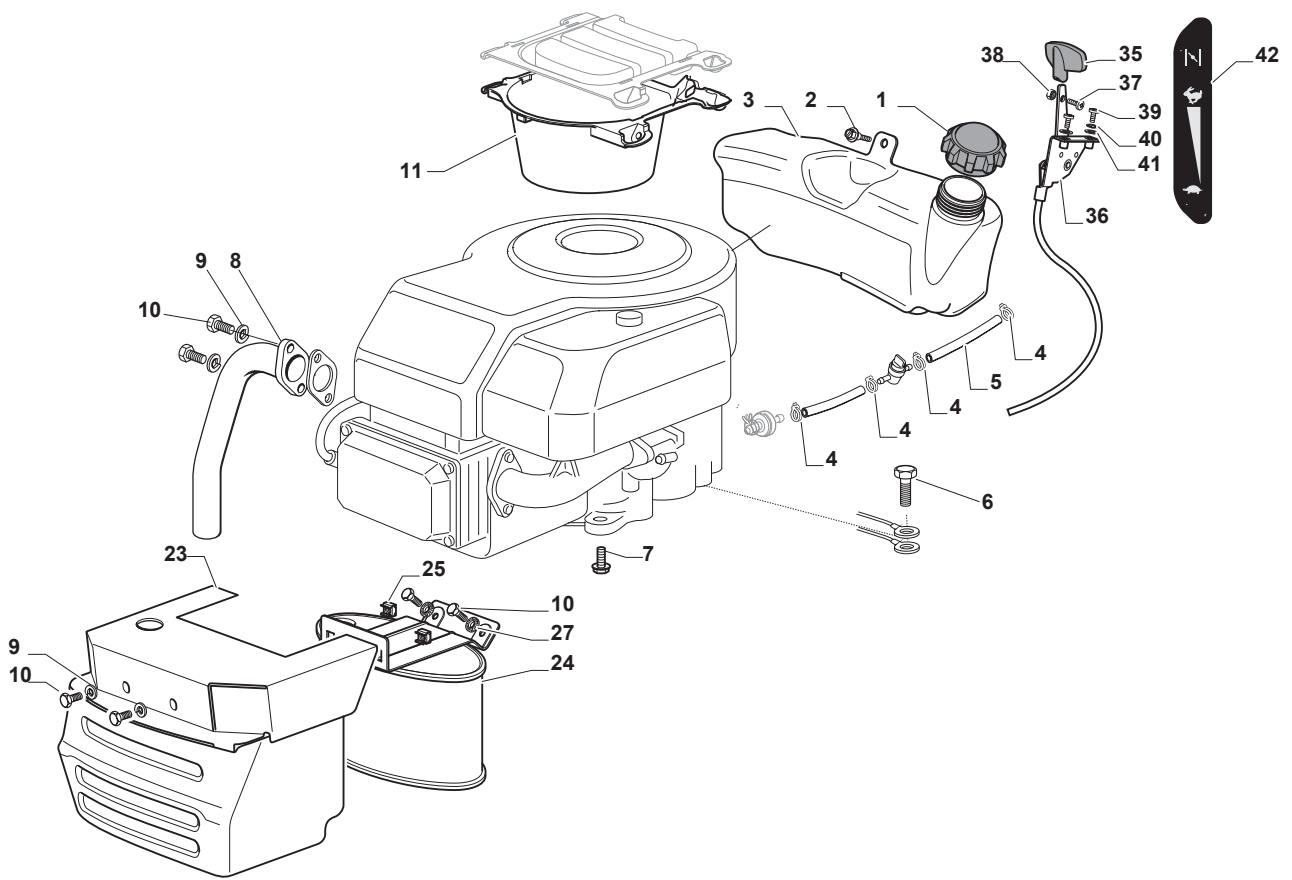

Fig.	Q.ty	Part No	Description	Notes
1	1	125795001/1	Cap	
2	4	125943010/0	Screw	
3	1	325735126/0	Fuel Tank	
4	2	118375051/1	Fair Led	
5	1	138780531/0	Fuel Tube	
6	3	112540260/0	Grower	
7	3	112793102/0	Screw	
8	4	112585100/0	Washer	
9	4	112735821/0	Screw	
10	2	112792611/0	Screw	
11	4	112360425/0	Nut	
12	1	118738256/0	Left Exhaust Connection	
13	1	118738257/0	Right Exhaust Connection	
14	2	112583500/0	Grower	
15	1	382598067/0	Muffler Protection	
16	1	182750003/0	Muffler Assy	
17	1	125430252/0	Spring	
18	1	118718000/0	Oil Emptying Syringe	
19	2	125090003/0	Choke Control	
20	2	133320022/0	Fastpoint Clamp	
21	1	182000201/2	Accelerator	
22	2	112521310/0	Washer	
23	2	112540020/0	Washer	
24	3	112726389/0	Screw	
25	1	325394531/0	Knob	
26	1	112290800/0	Nut	
27	1	114364617/0	Label	