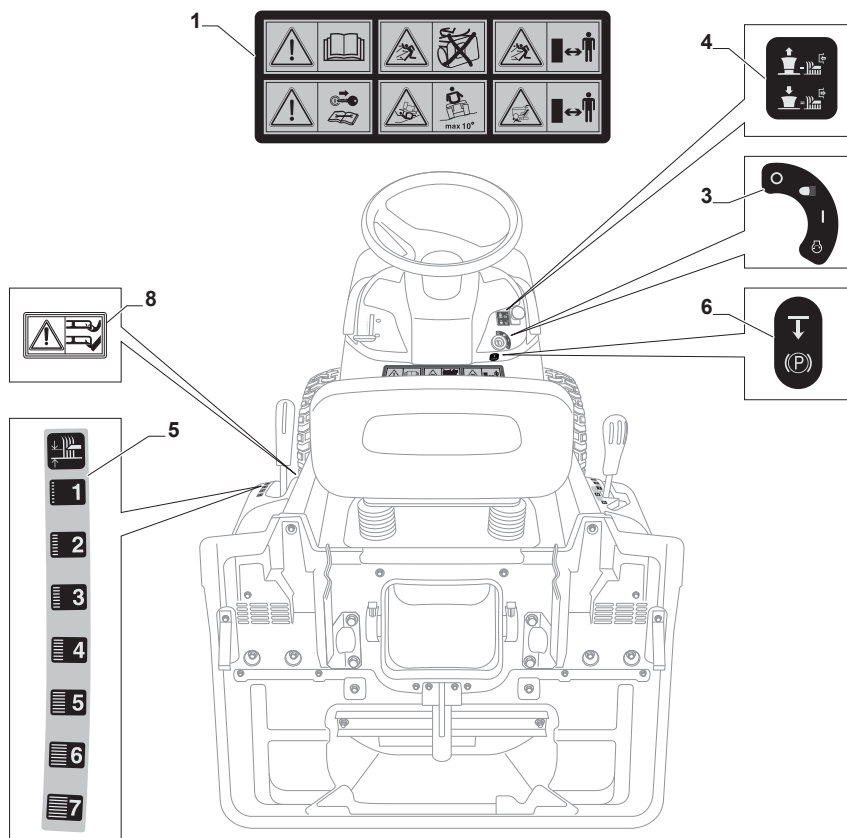

Fig.	Q.ty	Part No	Description	Notes
1	1	182040200/0	Cables Ass.Y	for Honda Engine
1	1	182040199/0	Cables Ass.Y	for B&S and GGP Engine
2	1	382722444/0	Electronic Card	
3	3	112735101/0	Screw	
4	1	118450075/1	Starting Switch	
5	1	325600090/0	Card Protection	
6	1	118210023/0	Starting Key	
7	1	118120002/1	Battery	
8	1	125430265/0	Spring	
9	1	118400863/0	Screwed Ring	
15	2	133215000/0	Cover	
16	1	133340040/0	Fuse 10 A	
16	1	133340036/0	Fuse 25 A	
17	2	133500007/0	Fuse Carrier	
18	1	118450074/0	Clutch Switch	
19	3	119410613/0	Microswitch	
20	1	182040191/0	Cables Ass.Y	for LED Models
20	1	182040186/0	Cable	for LAMP Models
21	2	118459100/0	Lamp For Lights	
22	1	119410605/1	Microswitch	
25	1	182180091/0	Battery Charger	UK Plugg
25	1	182180090/0	Battery Charger	CE Plugg